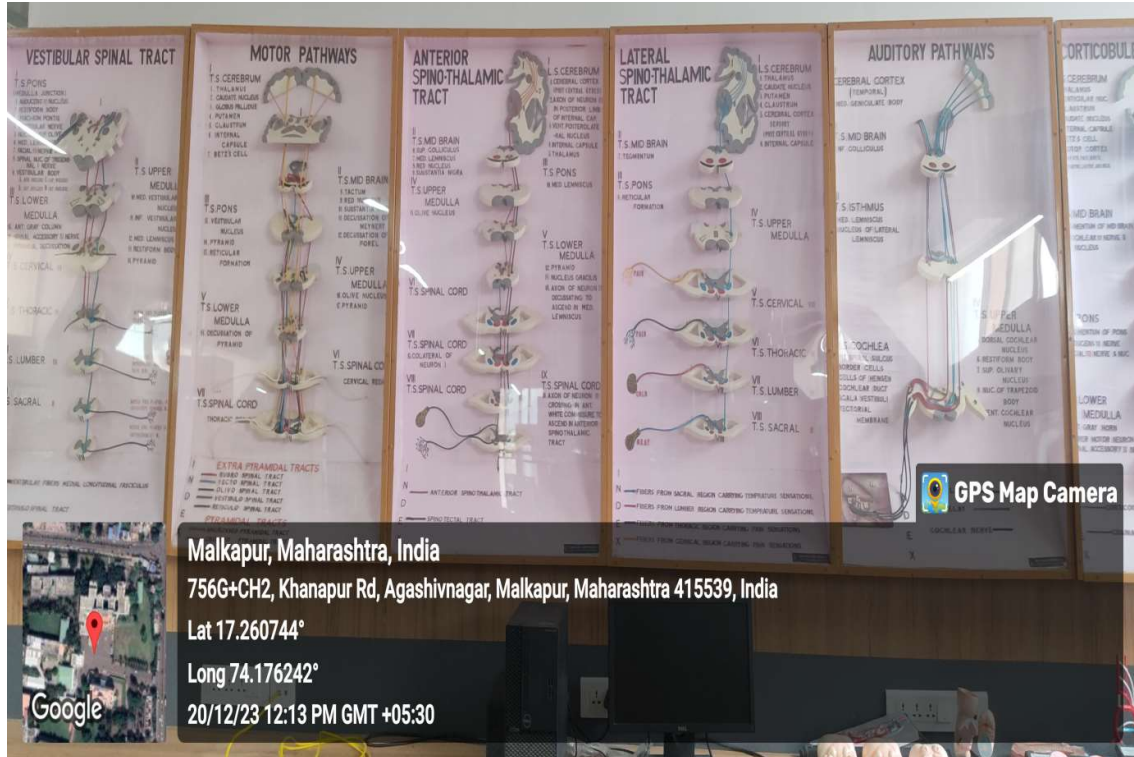

Soft part

Specimen of Male and Female Genital System

Soft part

Specimen of Head, Neck and Face

Soft part Specimen of Brain

Soft part

Specimen of Human Embryo

Malkapur, Maharashtra, India
756G+CH2, Khanapur Rd, Agashivnagar, Malkapur, Maharashtra 415539, India
Lat 17.260741°
Long 74.176233°
20/12/23 12:13 PM GMT +05:30

GPS Map Camera

Hard part Human bones

Hard part

Animal bones

(Comparitive anatomy)

Embryology Models

GPS Map Camera

Malkapur, Maharashtra, India
756G+CH2, Khanapur Rd, Agashivnagar, Malkapur, Maharashtra 415539, India
Lat 17.260811°
Long 74.17635°
20/12/23 02:44 PM GMT +05:30

GPS Map Camera

Malkapur, Maharashtra, India
NH4, Pune - Bangalore Highway, Agashivnagar, Malkapur, Maharashtra 415539, India
Lat 17.260966°
Long 74.176256°
20/12/23 02:43 PM GMT +05:30

Neuroanatomy Pathway Models

Radiology X-ray

Demonstration Models