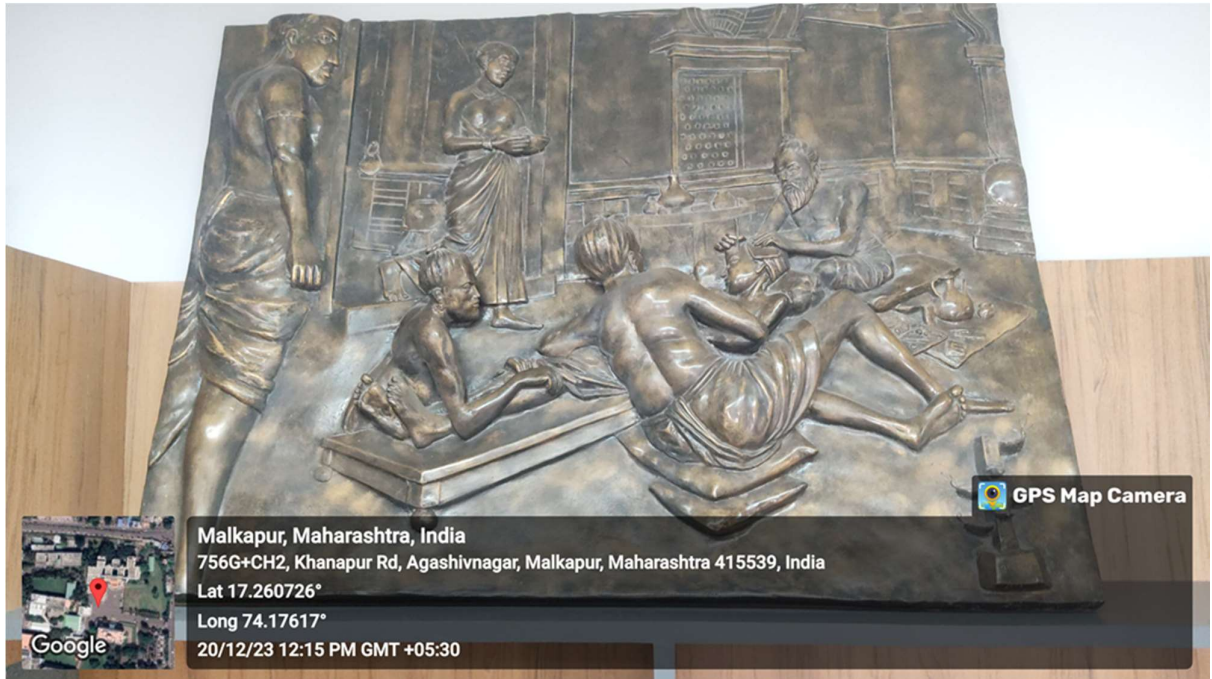

Museum

Department of Anatomy

Father of Anatomy

Henry Grays

Ancient Vedic Medical Surgery

Human Skeleton

Malkapur, Maharashtra, India
756G+CH2, Khanapur Rd, Agashivnagar, Malkapur, Maharashtra 415539, India
Lat 17.260755°
Long 74.176231°
20/12/23 12:11 PM GMT +05:30

GPS Map Camera

Soft part Specimen of Upper limb

Soft part Specimen of Lower limb

Soft part Specimen of Thorax

Soft part Specimen of Abdomen

GPS Map Camera

Malkapur, Maharashtra, India
756G+CH2, Khanapur Rd, Agashivnagar, Malkapur, Maharashtra 415539, India
Lat 17.26076°
Long 74.176242°
20/12/23 12:11 PM GMT +05:30

Soft part

Specimen of Male and Female Genital System

Soft part

Specimen of Head, Neck and Face

Soft part Specimen of Brain

Soft part

Specimen of Human Embryo

Malkapur, Maharashtra, India
756G+CH2, Khanapur Rd, Agashivnagar, Malkapur, Maharashtra 415539, India
Lat 17.260741°
Long 74.176233°
20/12/23 12:13 PM GMT +05:30