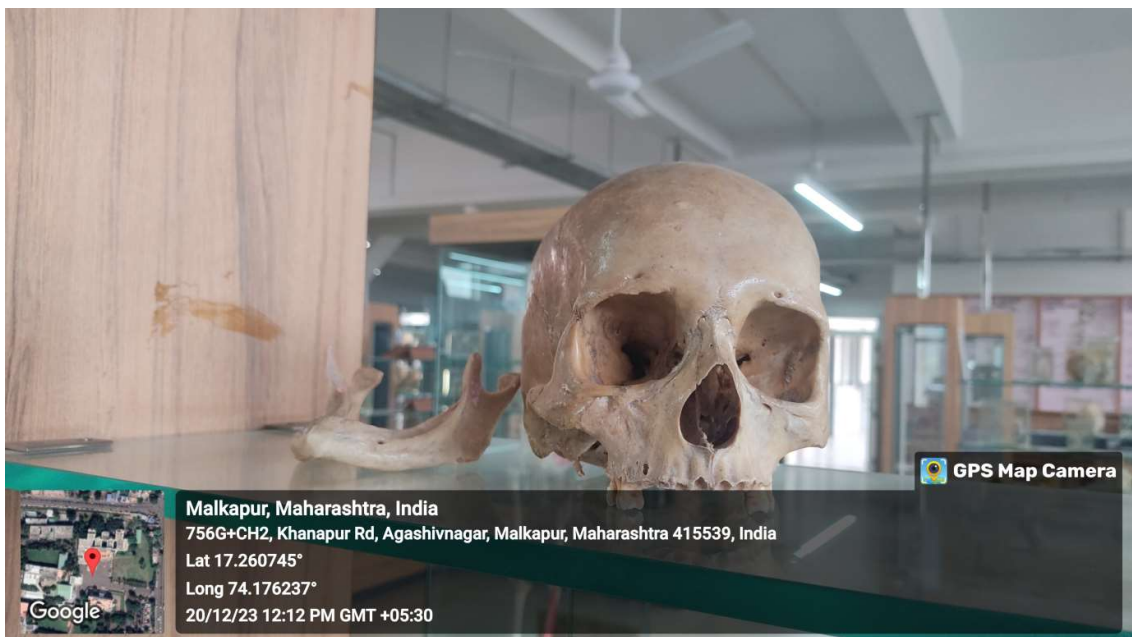

Hard part Human bones